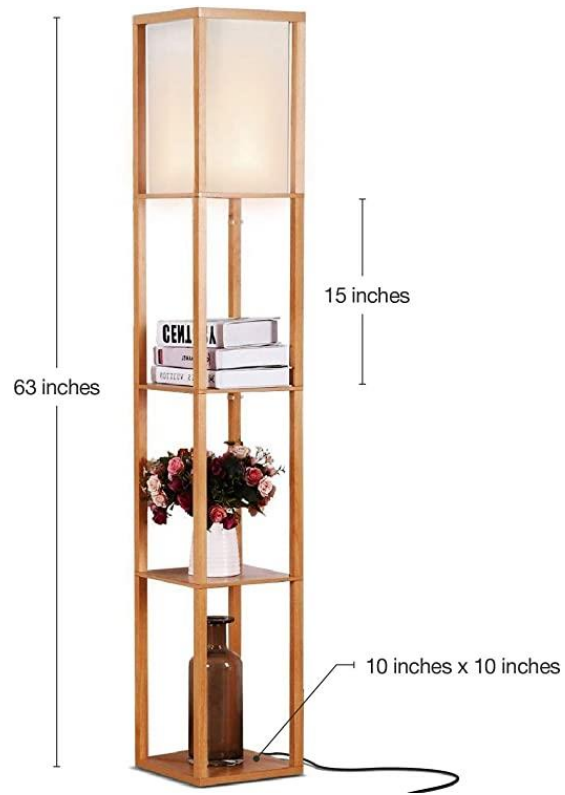

WOODEN STOOLS X2 (\$40)

BAG CHAIR "BIG JOE" (\$20)

CRIB WITH LATERAL OPEN (\$60)

FOLDABLE BABY BATH (\$15)

BABY CAM (\$65)

Angel Line Madison DRESSER 45 x 18 x 33 INCHES (\$100)

ROCKING CHAIR FOR NEW BORNs (\$60)

MIRROR 59,1"L x 10,8"W (\$25)

WOOD LAMP (\$30)

IKEA DESK "LISABO" 46 1/2x17 3/4 " (\$115)

TABLE (\$10)

NIGHT LAMPS x2 (\$20)

Coffee grinder (\$5)

Chopper and Grinder (\$5)

Foldable baby chair (\$15)

Foldable crib (\$5)

(\$5)

Glass table (\$10)