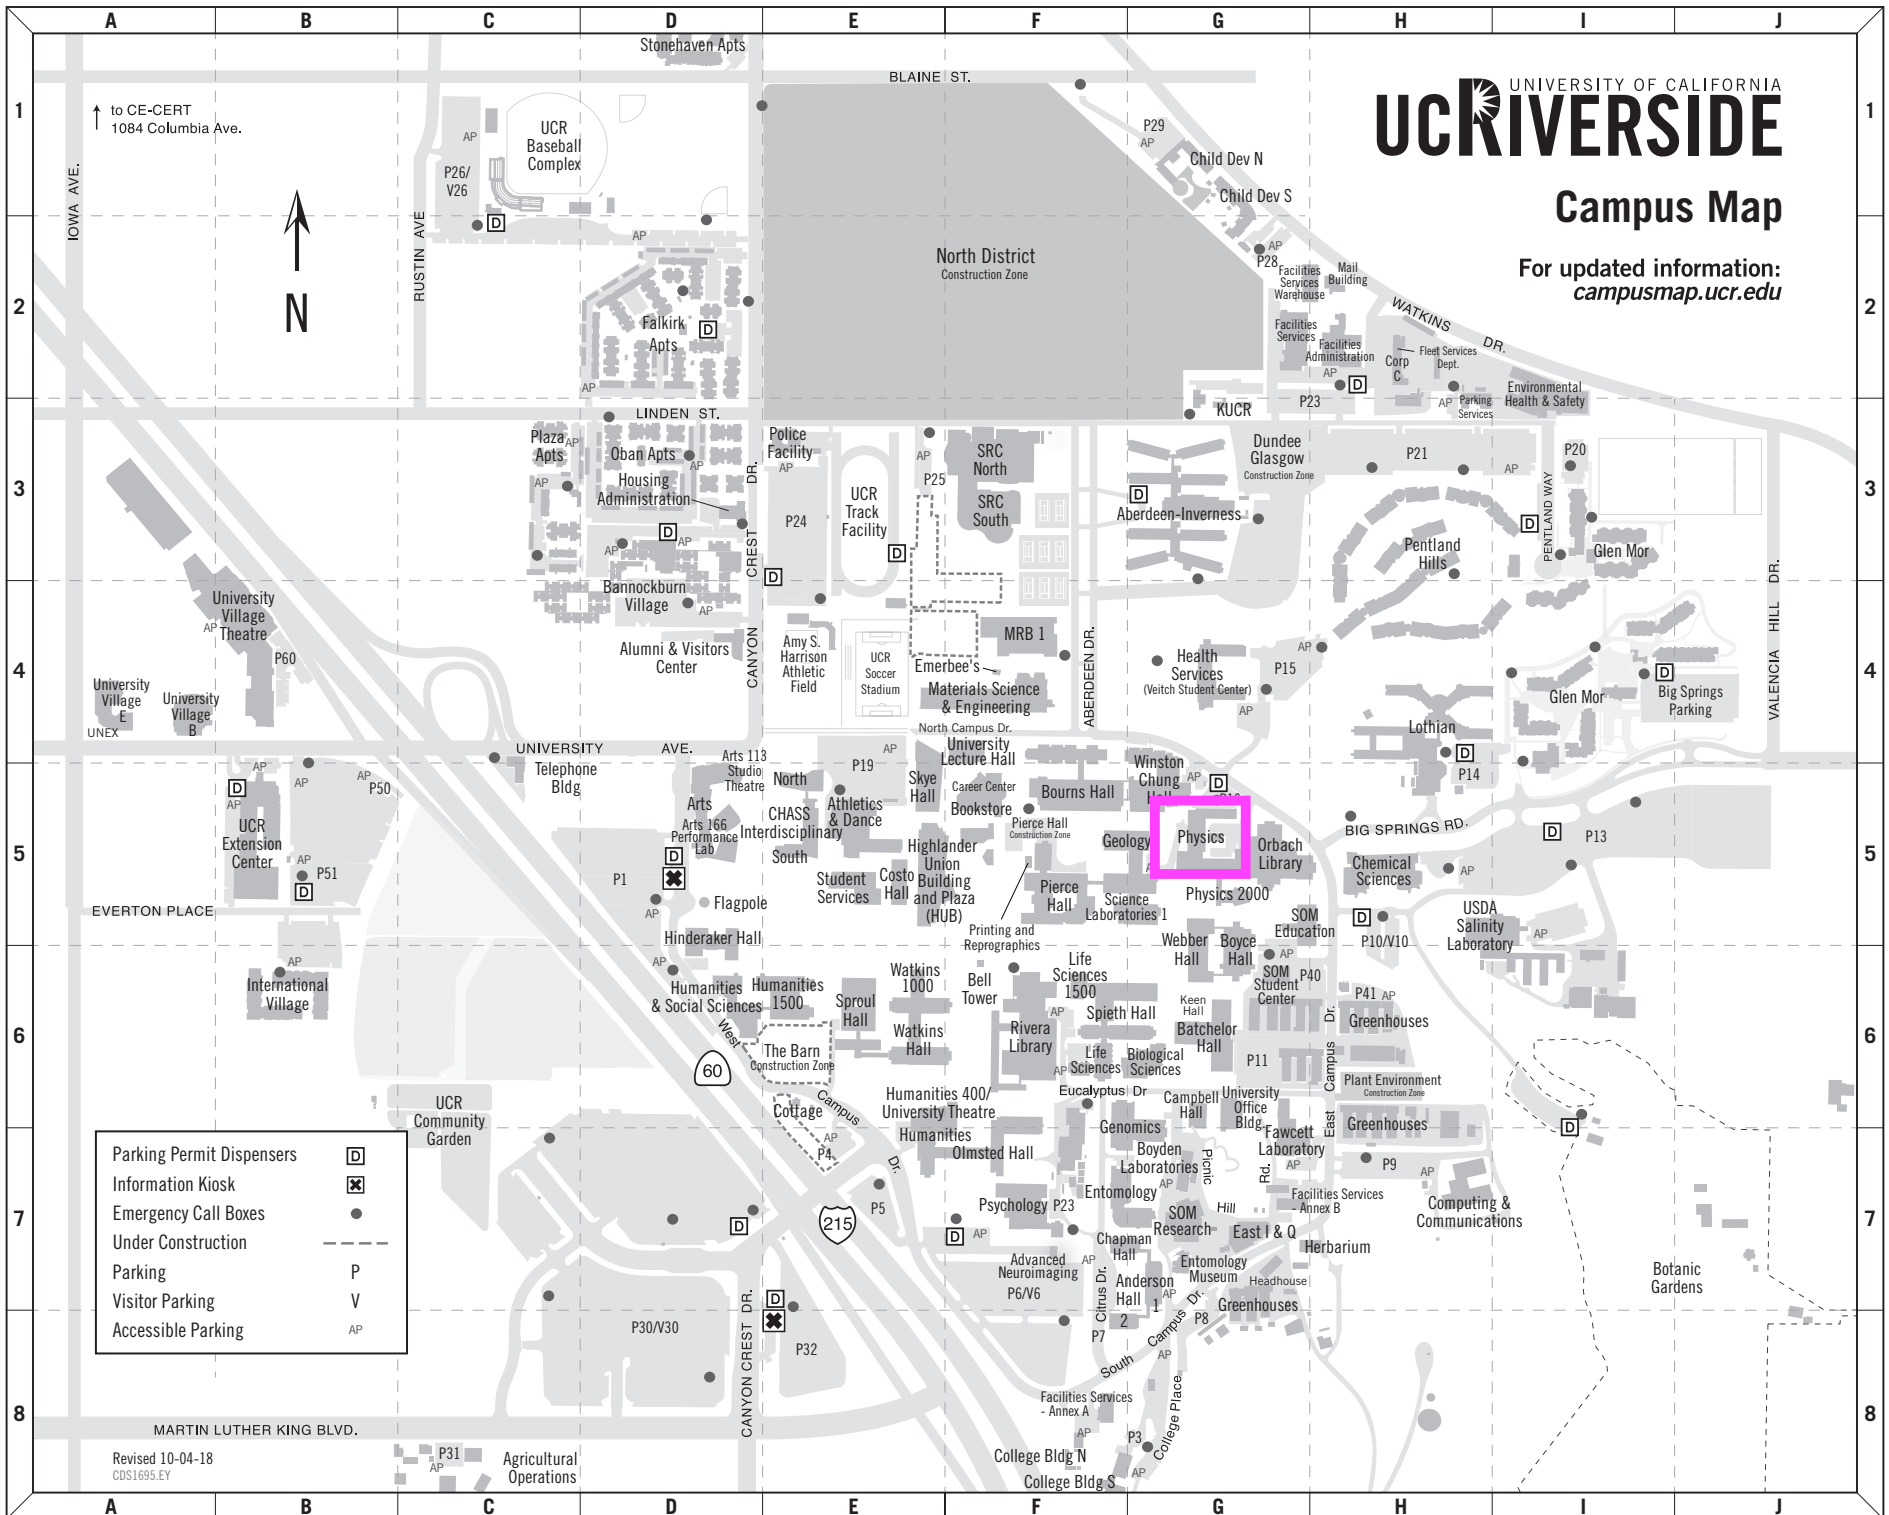

Campus Map

For updated information:
campusmap.ucr.edu

Parking Permit Dispensers	
Information Kiosk	
Emergency Call Boxes	
Under Construction	
Parking	P
Visitor Parking	V
Accessible Parking	AP

Revised 10-04-18
CDS1695.EY

Agricultural Operations